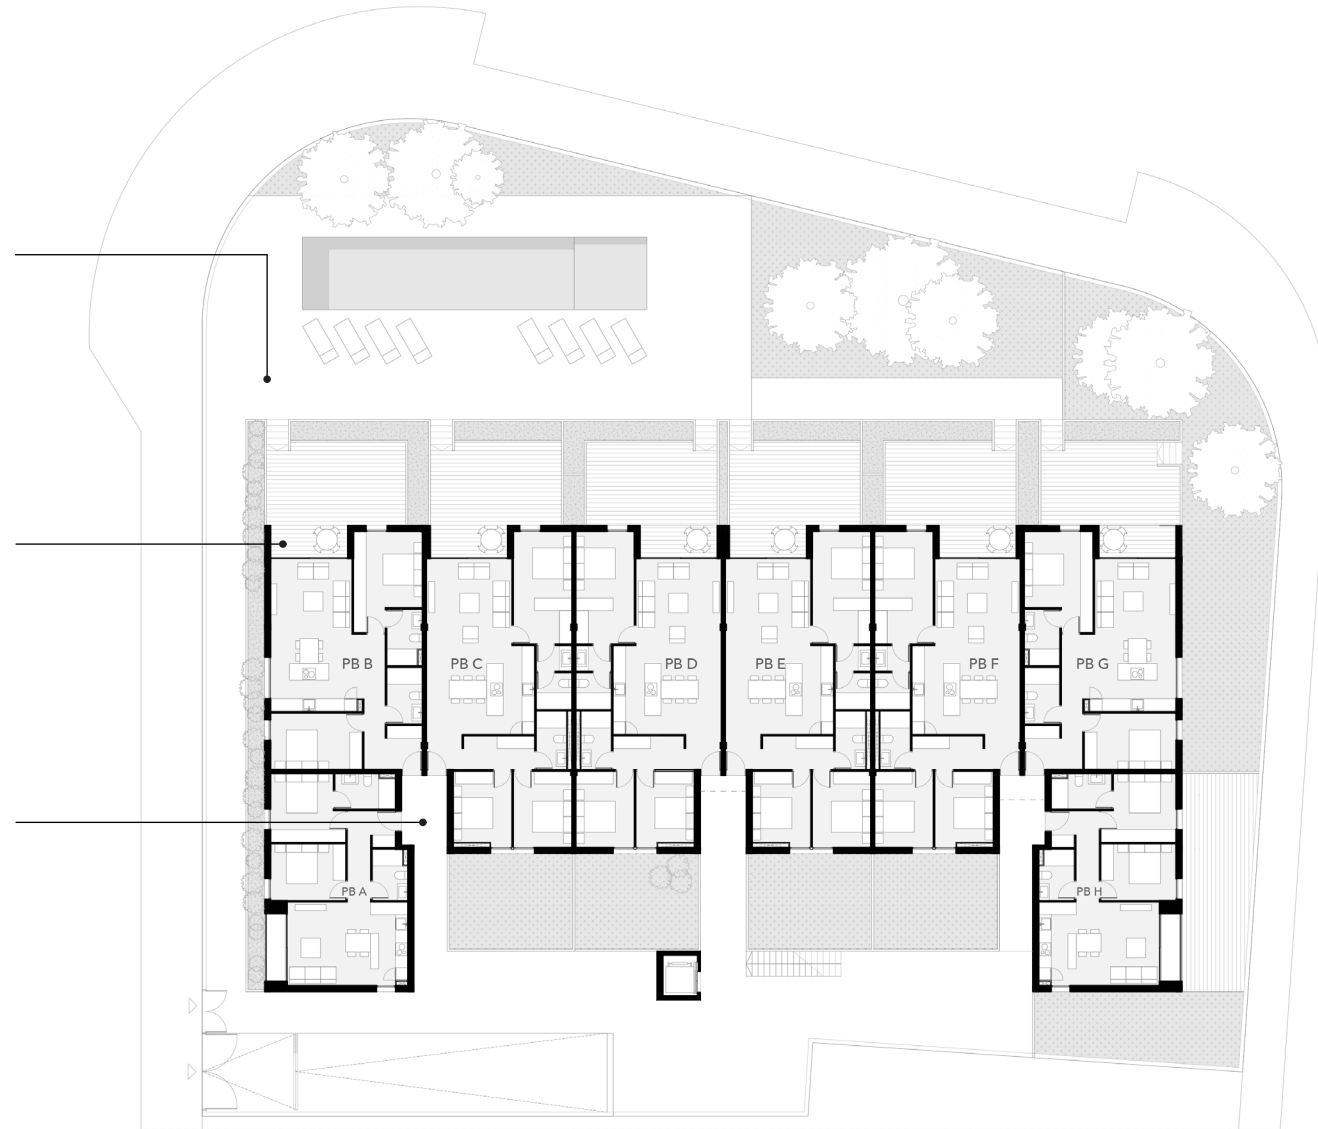

B A L E A R I C I S L A N D S

CAN MISSES - IBIZA

RESIDENCIAL
NERIUM

QUALITY REPORT

PORCELANOSA Grupo

BOTTEGA CALIZA 80X80 (A)

100221502

Outdoor flooring

FOREST ARCE ANT. C3 22X90

100294180

Terrace flooring

BOTTEGA TOPO ANT. C3 80X80

100221465

Communal areas and hallways flooring

BOTTEGA CALIZA 80X80 (A)

100214608

Indoor flooring

PORCELANOSA Grupo

FOREST ARCE ANT. C3 22X90

100294180

Terrace flooring

BOTTEGA TOPO ANT. C3 80X80

100221465

Communal areas and hallways flooring

BOTTEGA CALIZA 80X80 (A)

100221502 / 100214608

Outdoor and indoor flooring

BOTTEGA CALIZA 80X80 (A)

BOTTEGA TOPO ANT. C3 80X80

BOTTEGA TOPO ANT. C3 80X80

FOREST ARCE ANT. C3 22X90

BOTTEGA CALIZA 80X80 (A)